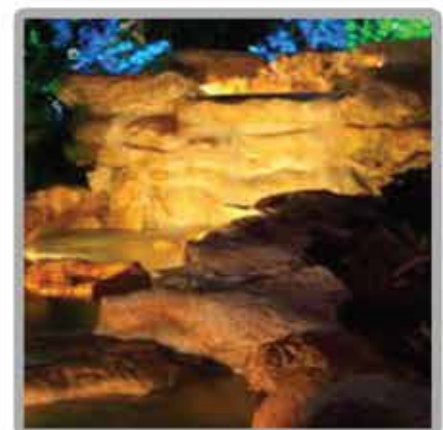

Sconce Light

Dimensions 7" X 4" X 2.45"
Solid cast brass sconce
Up/down light output, 12V input
#166027

Underwater Light

Underwater fountain, waterfall, pond lights
forged brass, underwater light
12V low voltage fixture, 25' lead wire
#131027-RGBWW