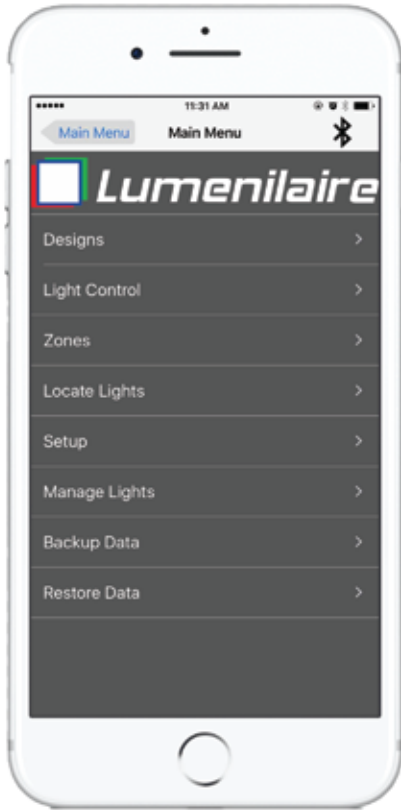

All of the capabilities of a traditional 12V outdoor lighting system still exist as it relates to color temperature, curb appeal, familiarity, and ease of installation. Lumenilaire gives you the ability to manipulate light output at each individual fixture, create scenes, zones, and fixture groupings, all controlled wirelessly from your smart device.

Re-Think Control

The Design Tool

complete wireless control of individual fixtures from your smart device.....

design it

Design beautiful colorscapes

control it

Select the perfect color for your design and dim your scenes

zone it

Design unlimited zones to create unique vignettes

locate it

Easily find the individual light within your lighting system

set it

Easily set system information

manage it

Simply control your lighting system